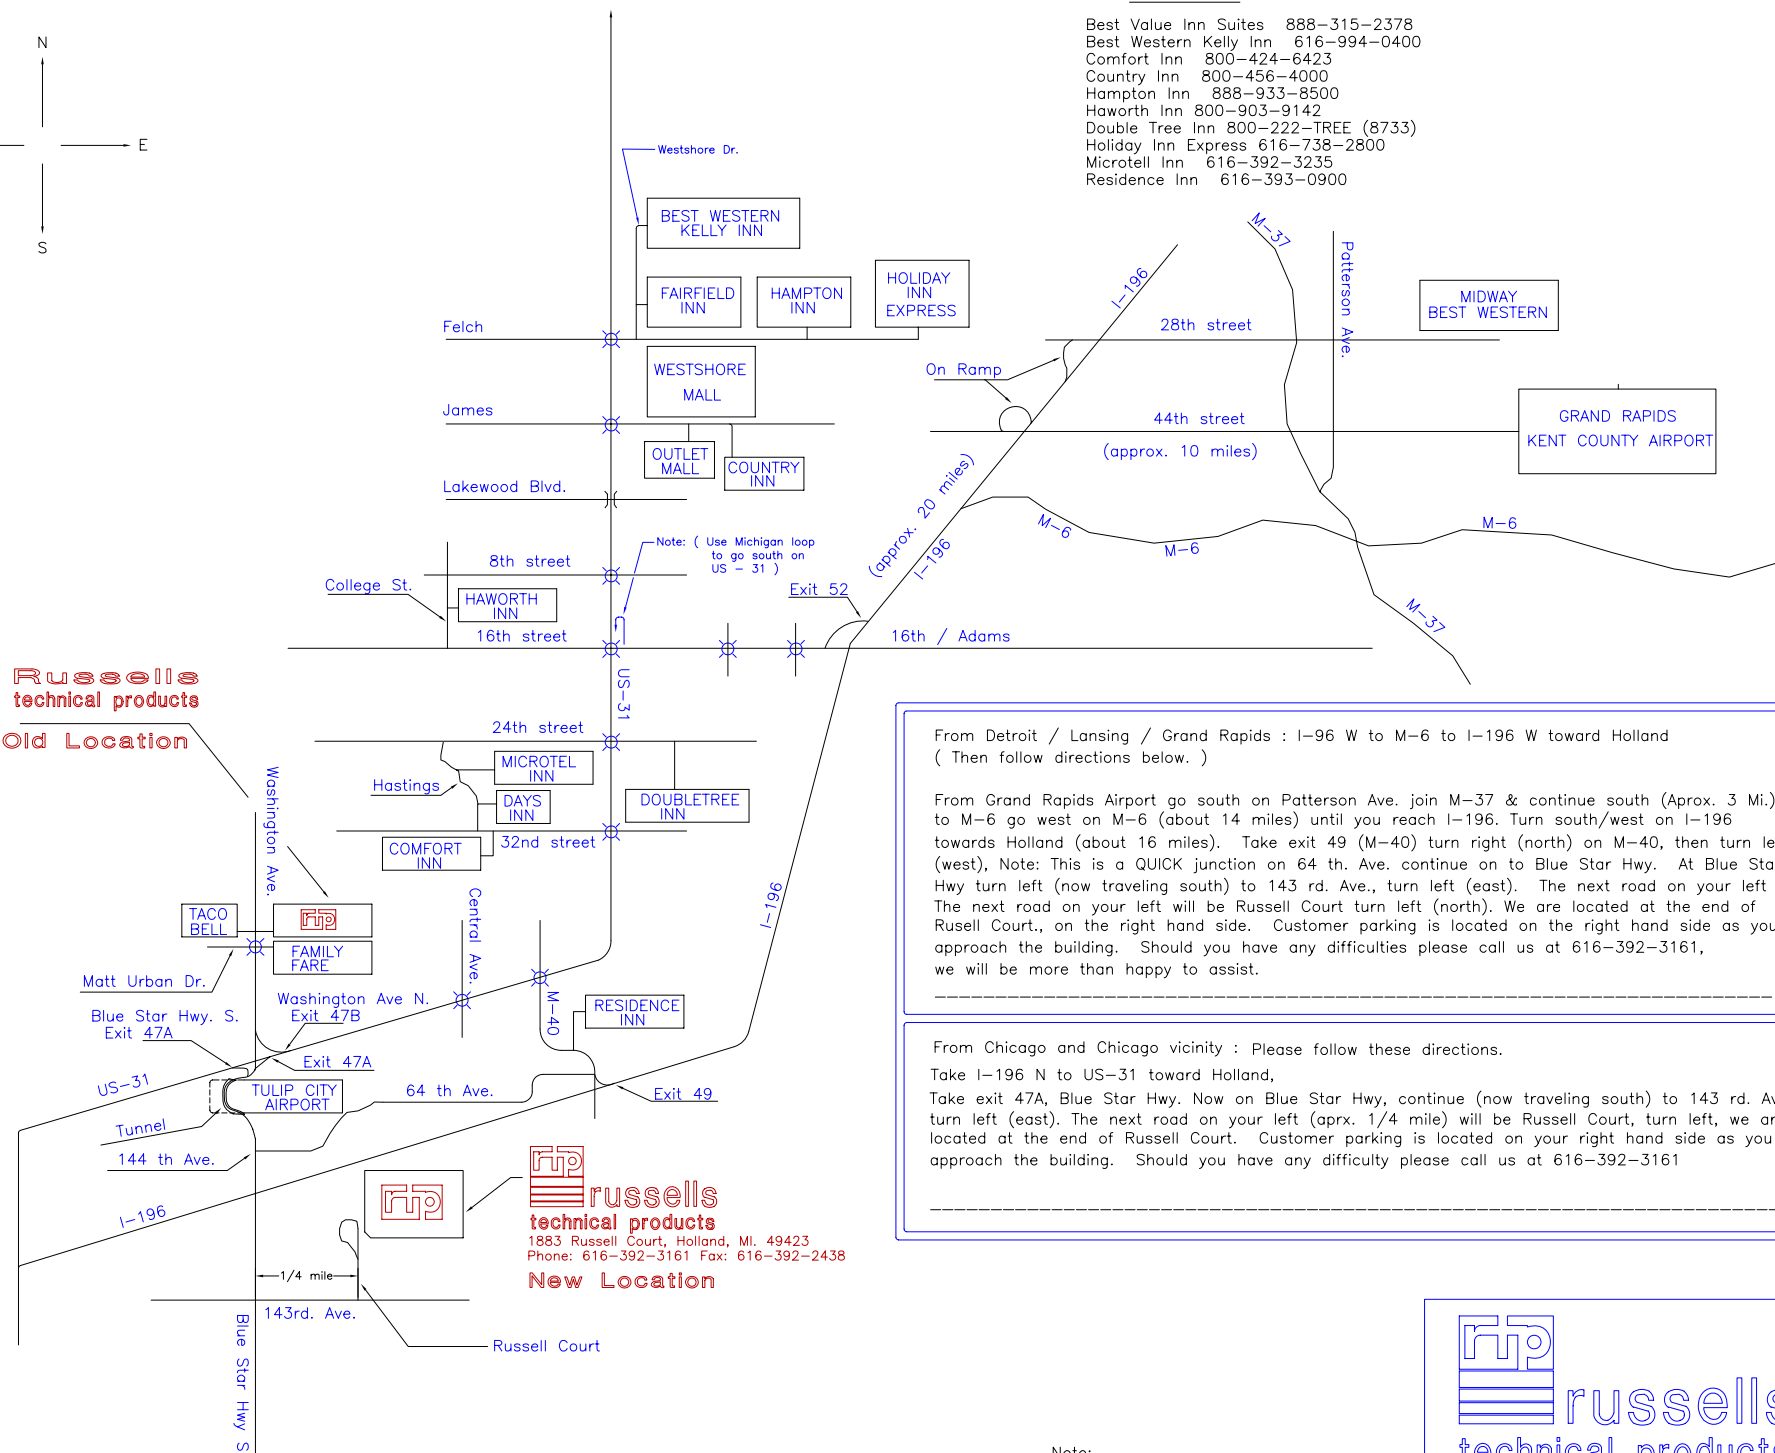

US 31 NORTH  
TO GRAND HAVEN

**Hotel Guide**

Best Value Inn Suites 888-315-2378  
 Best Western Kelly Inn 616-994-0400  
 Comfort Inn 800-424-6423  
 Country Inn 800-456-4000  
 Hampton Inn 888-933-8500  
 Haworth Inn 800-903-9142  
 Double Tree Inn 800-222-TREE (8733)  
 Holiday Inn Express 616-738-2800  
 Microtel Inn 616-392-3235  
 Residence Inn 616-393-0900

**Russells  
technical products**  
Old Location

From Detroit / Lansing / Grand Rapids : I-96 W to M-6 to I-196 W toward Holland  
 ( Then follow directions below. )

From Grand Rapids Airport go south on Patterson Ave. join M-37 & continue south (Aprox. 3 Mi.)  
 to M-6 go west on M-6 (about 14 miles) until you reach I-196. Turn south/west on I-196  
 towards Holland (about 16 miles). Take exit 49 (M-40) turn right (north) on M-40, then turn left  
 (west), Note: This is a QUICK junction on 64 th. Ave. continue on to Blue Star Hwy. At Blue Star  
 Hwy turn left (now traveling south) to 143 rd. Ave., turn left (east). The next road on your left  
 The next road on your left will be Russell Court turn left (north). We are located at the end of  
 Russell Court., on the right hand side. Customer parking is located on the right hand side as you  
 approach the building. Should you have any difficulties please call us at 616-392-3161,  
 we will be more than happy to assist.

From Chicago and Chicago vicinity : Please follow these directions.  
 Take I-196 N to US-31 toward Holland,  
 Take exit 47A, Blue Star Hwy. Now on Blue Star Hwy, continue (now traveling south) to 143 rd. Ave.  
 turn left (east). The next road on your left (aprx. 1/4 mile) will be Russell Court, turn left, we are  
 located at the end of Russell Court. Customer parking is located on your right hand side as you  
 approach the building. Should you have any difficulty please call us at 616-392-3161